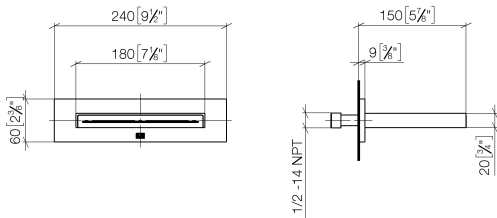

13 415 979

- 150mm projection
- CASCADE, max. flow rate 26.5 l/min (at 3 bar)
- cover plate 240 x 60 mm
- 1/2" connection
- plug-link mounting
- WRAS

Fits: IMO, LULU, MADISON, MEM, TARA, CL.1, LISSÉ, VAIA, META, CYO

**Recommended miscellaneous**

	<b>Concealed wall elbow -</b> • min. recess depth 90 mm • max. recess depth 163 mm	35 085 970 90
---	--	---------------

**Recommended miscellaneous**

	<b>Concealed wall elbow -</b> • min. recess depth 90 mm • max. recess depth 163 mm	35 085 970 90
---	--	---------------

13 415 979

mm [inches]

**Flow rate chart**

**Trajectory diagram**

**Certificates**

WRAS\_2306001.

13 415 979